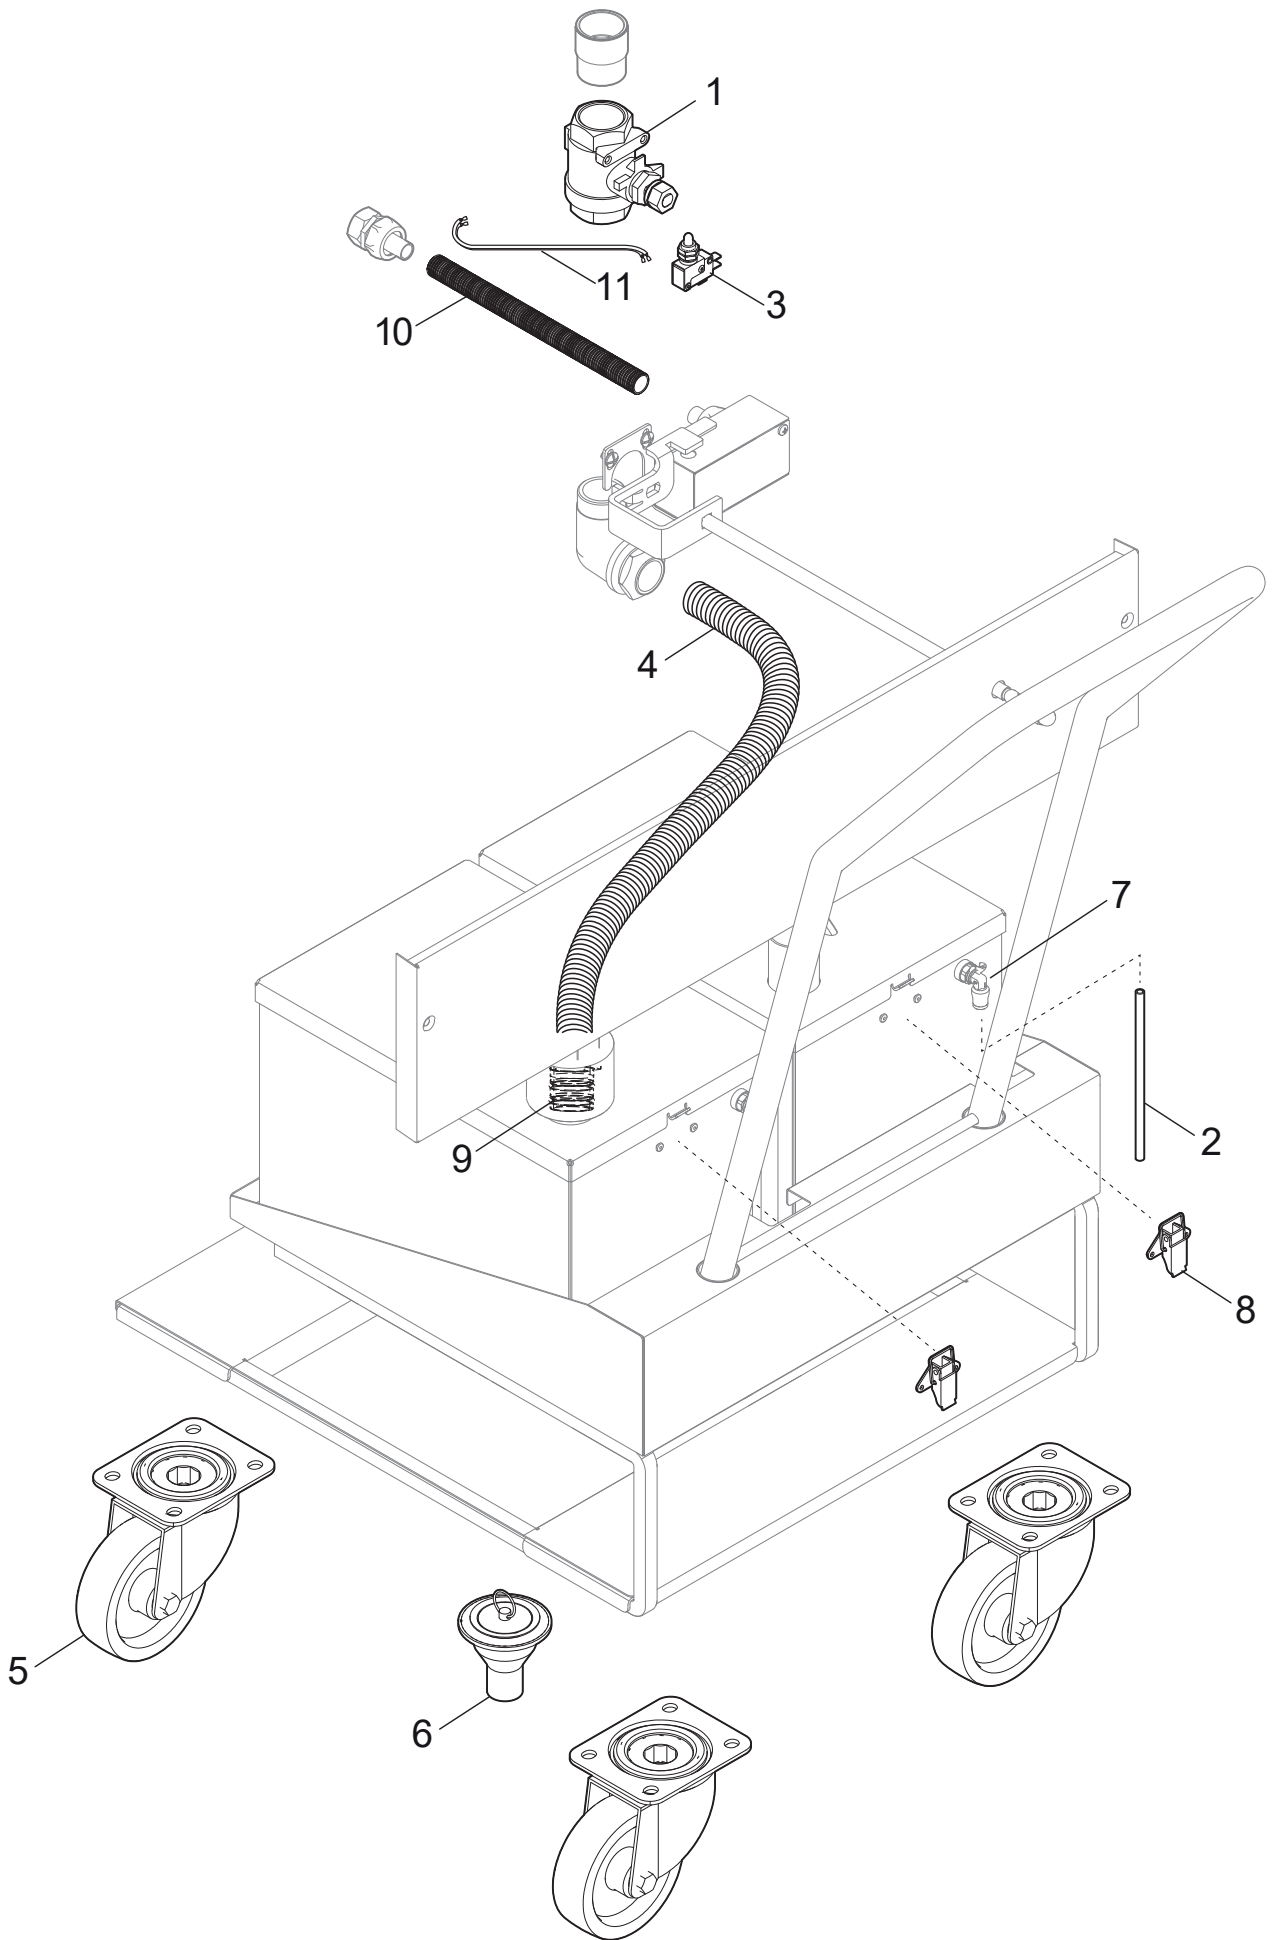

SKYLINE OVENS ACCESSORIES - GREASE COLLECTOR AND TROLLEY KIT
ACCESSORI FORNI SKYLINE – KIT SCARICO GRASSI

Pos	Spare part Code	Factory code	Descrizione	Description	Ref./Notes
1	0CK025	0511400P00	VALVOLA A SFERA	BALL VALVE	
2	0CK028	0544402H00	TUBO POLIURETANO DIA EXT 6 MM	HOSE EXT. D. 6 MM	
3	0CA553	0640804N00	MICROINTERRUTTORE	MICROSWITCH	
4	0CK026	0514405R00	TUBO FLESSIBILE	HOSE	
5	095050	0518R07200	RUOTA SENZA FRENO	WHEEL WITHOUT BRAKE	a, c, e
5	0CK650	0835406A00	RUOTA CON FRENO	WHEEL WITH BRAKE	e
6	006309	0H21503300	ASSIEME PILETTA DI SCARICO	DRAIN	a, c, e
7	0CK029	0544402G00	RACCORDO DIA 6 MM G1/8	CONNECTION D. 6 MM	
8	0CK027	0219400400	CHIUSURA A LEVA	LEVER CLOSURE	
9	0CK652	0516400K00	IMBOCCO SCARICO GRASSI	GREASE DRAIN	
10	*	0544402W00	TUBO FLESSIBILE 3/8 STAINLESS STEEL	STAINLESS STEEL 3/8 HOSE	a, b, c – 1 mt
10	*	0515409L00	TUBO FLESSIBILE 3/8 STAINLESS STEEL	STAINLESS STEEL 3/8 HOSE	d – 1.5 mt
11	0TTMKM	0638405300	CABLAGGIO SCARICO GRASSI	GREASE COLLECTOR CABLE	a,b,c,d